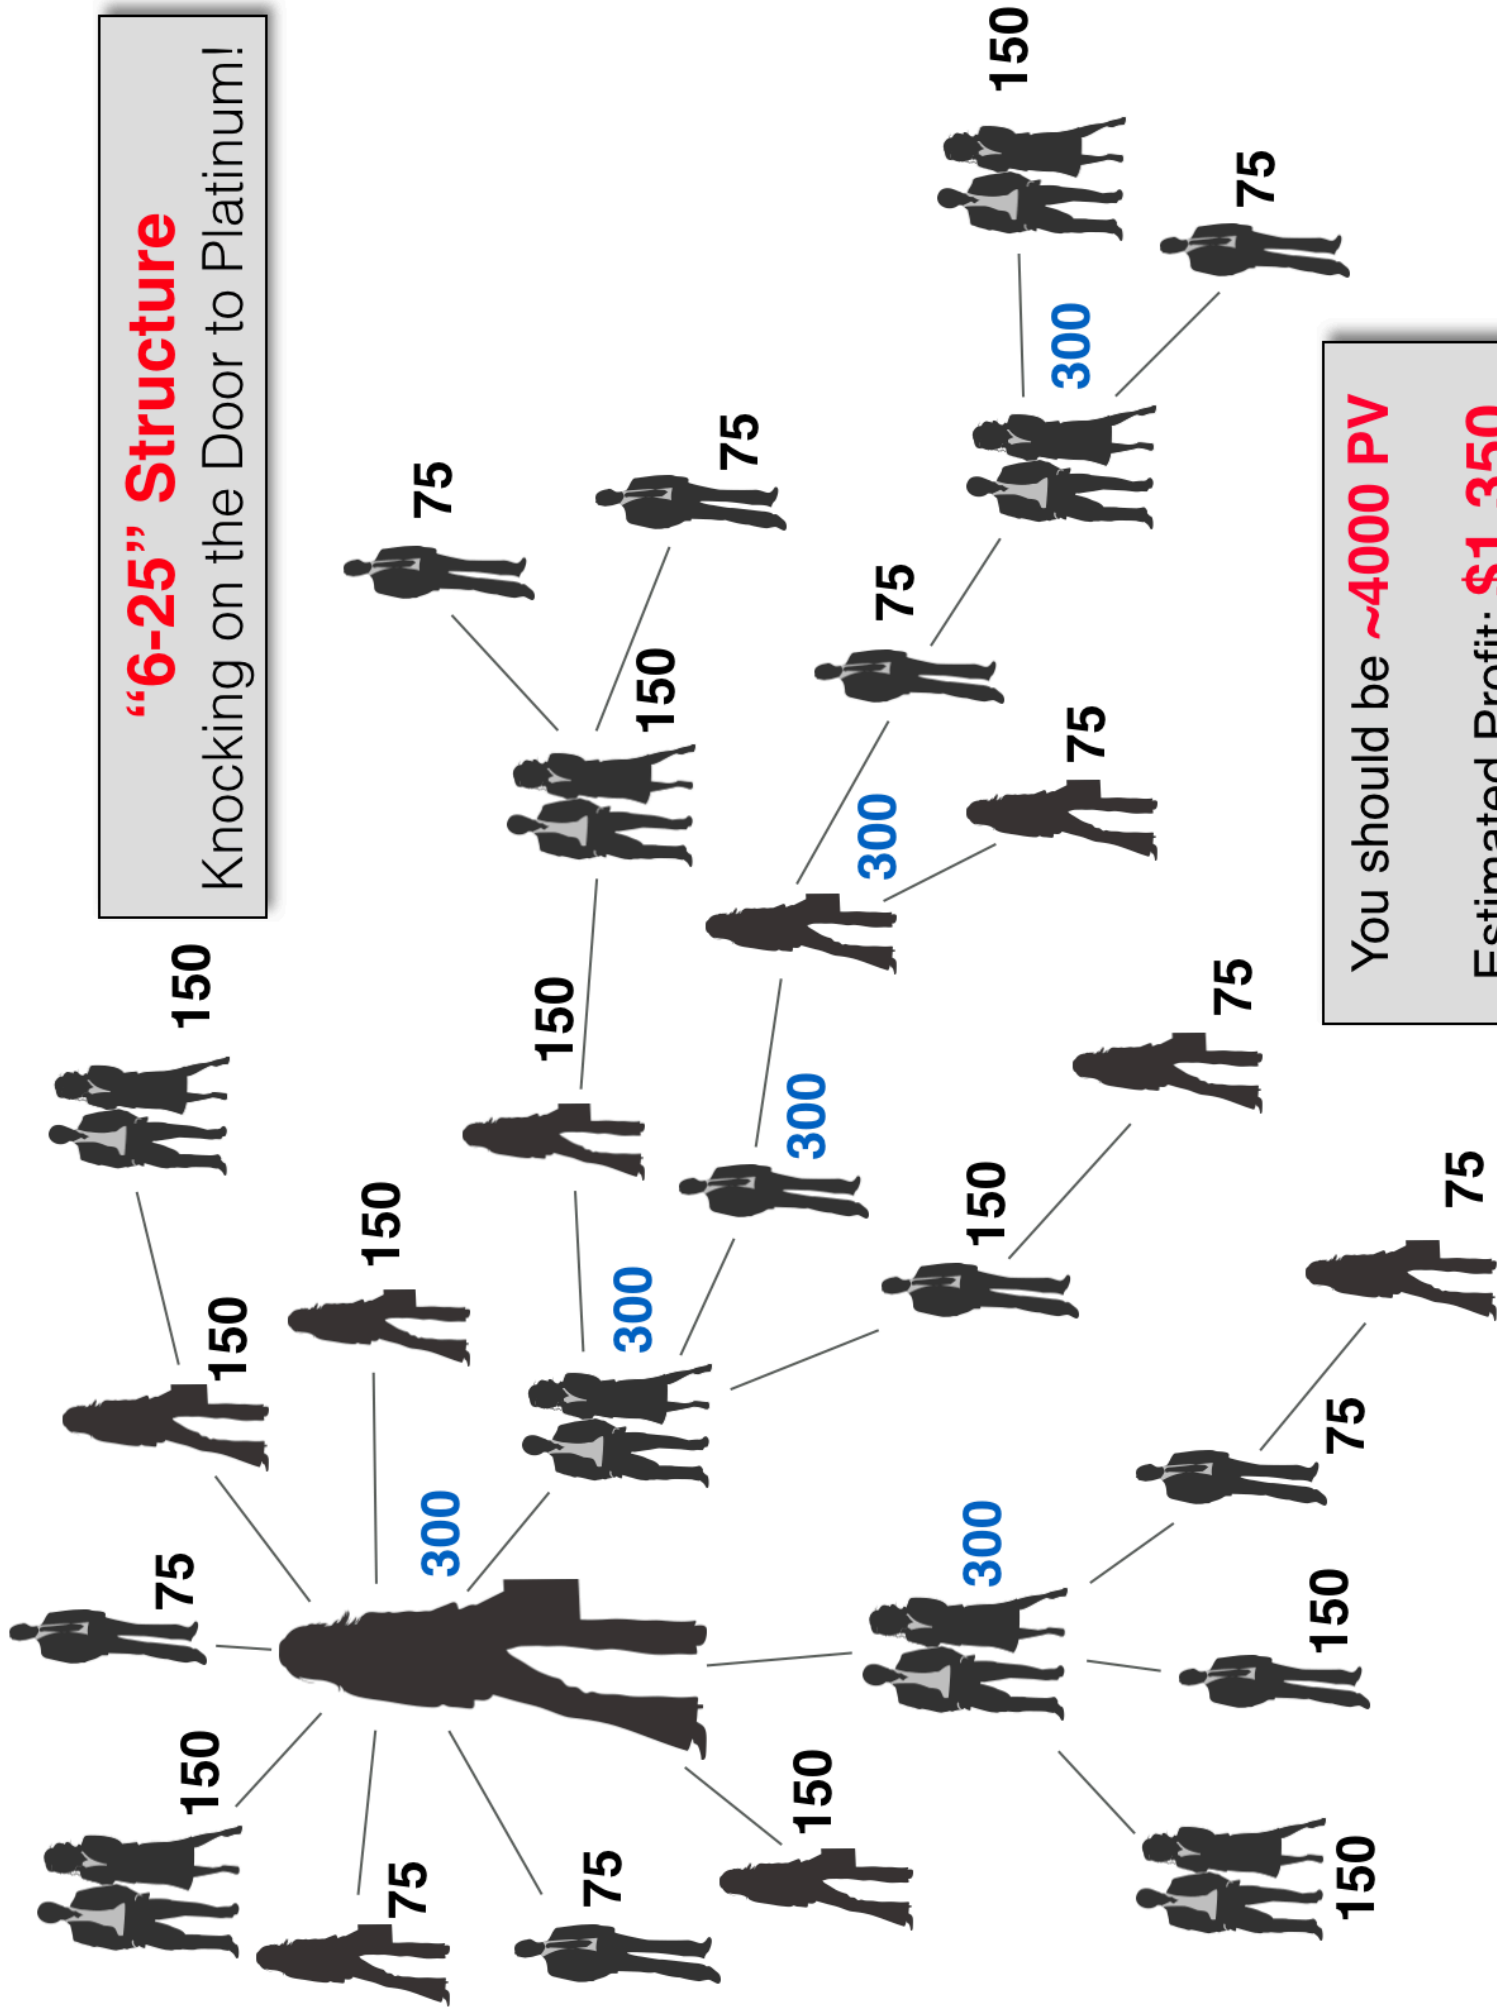

“6-25” Structure

Knocking on the Door to Platinum!

You should be ~4000 PV

Estimated Profit: \$1,350.